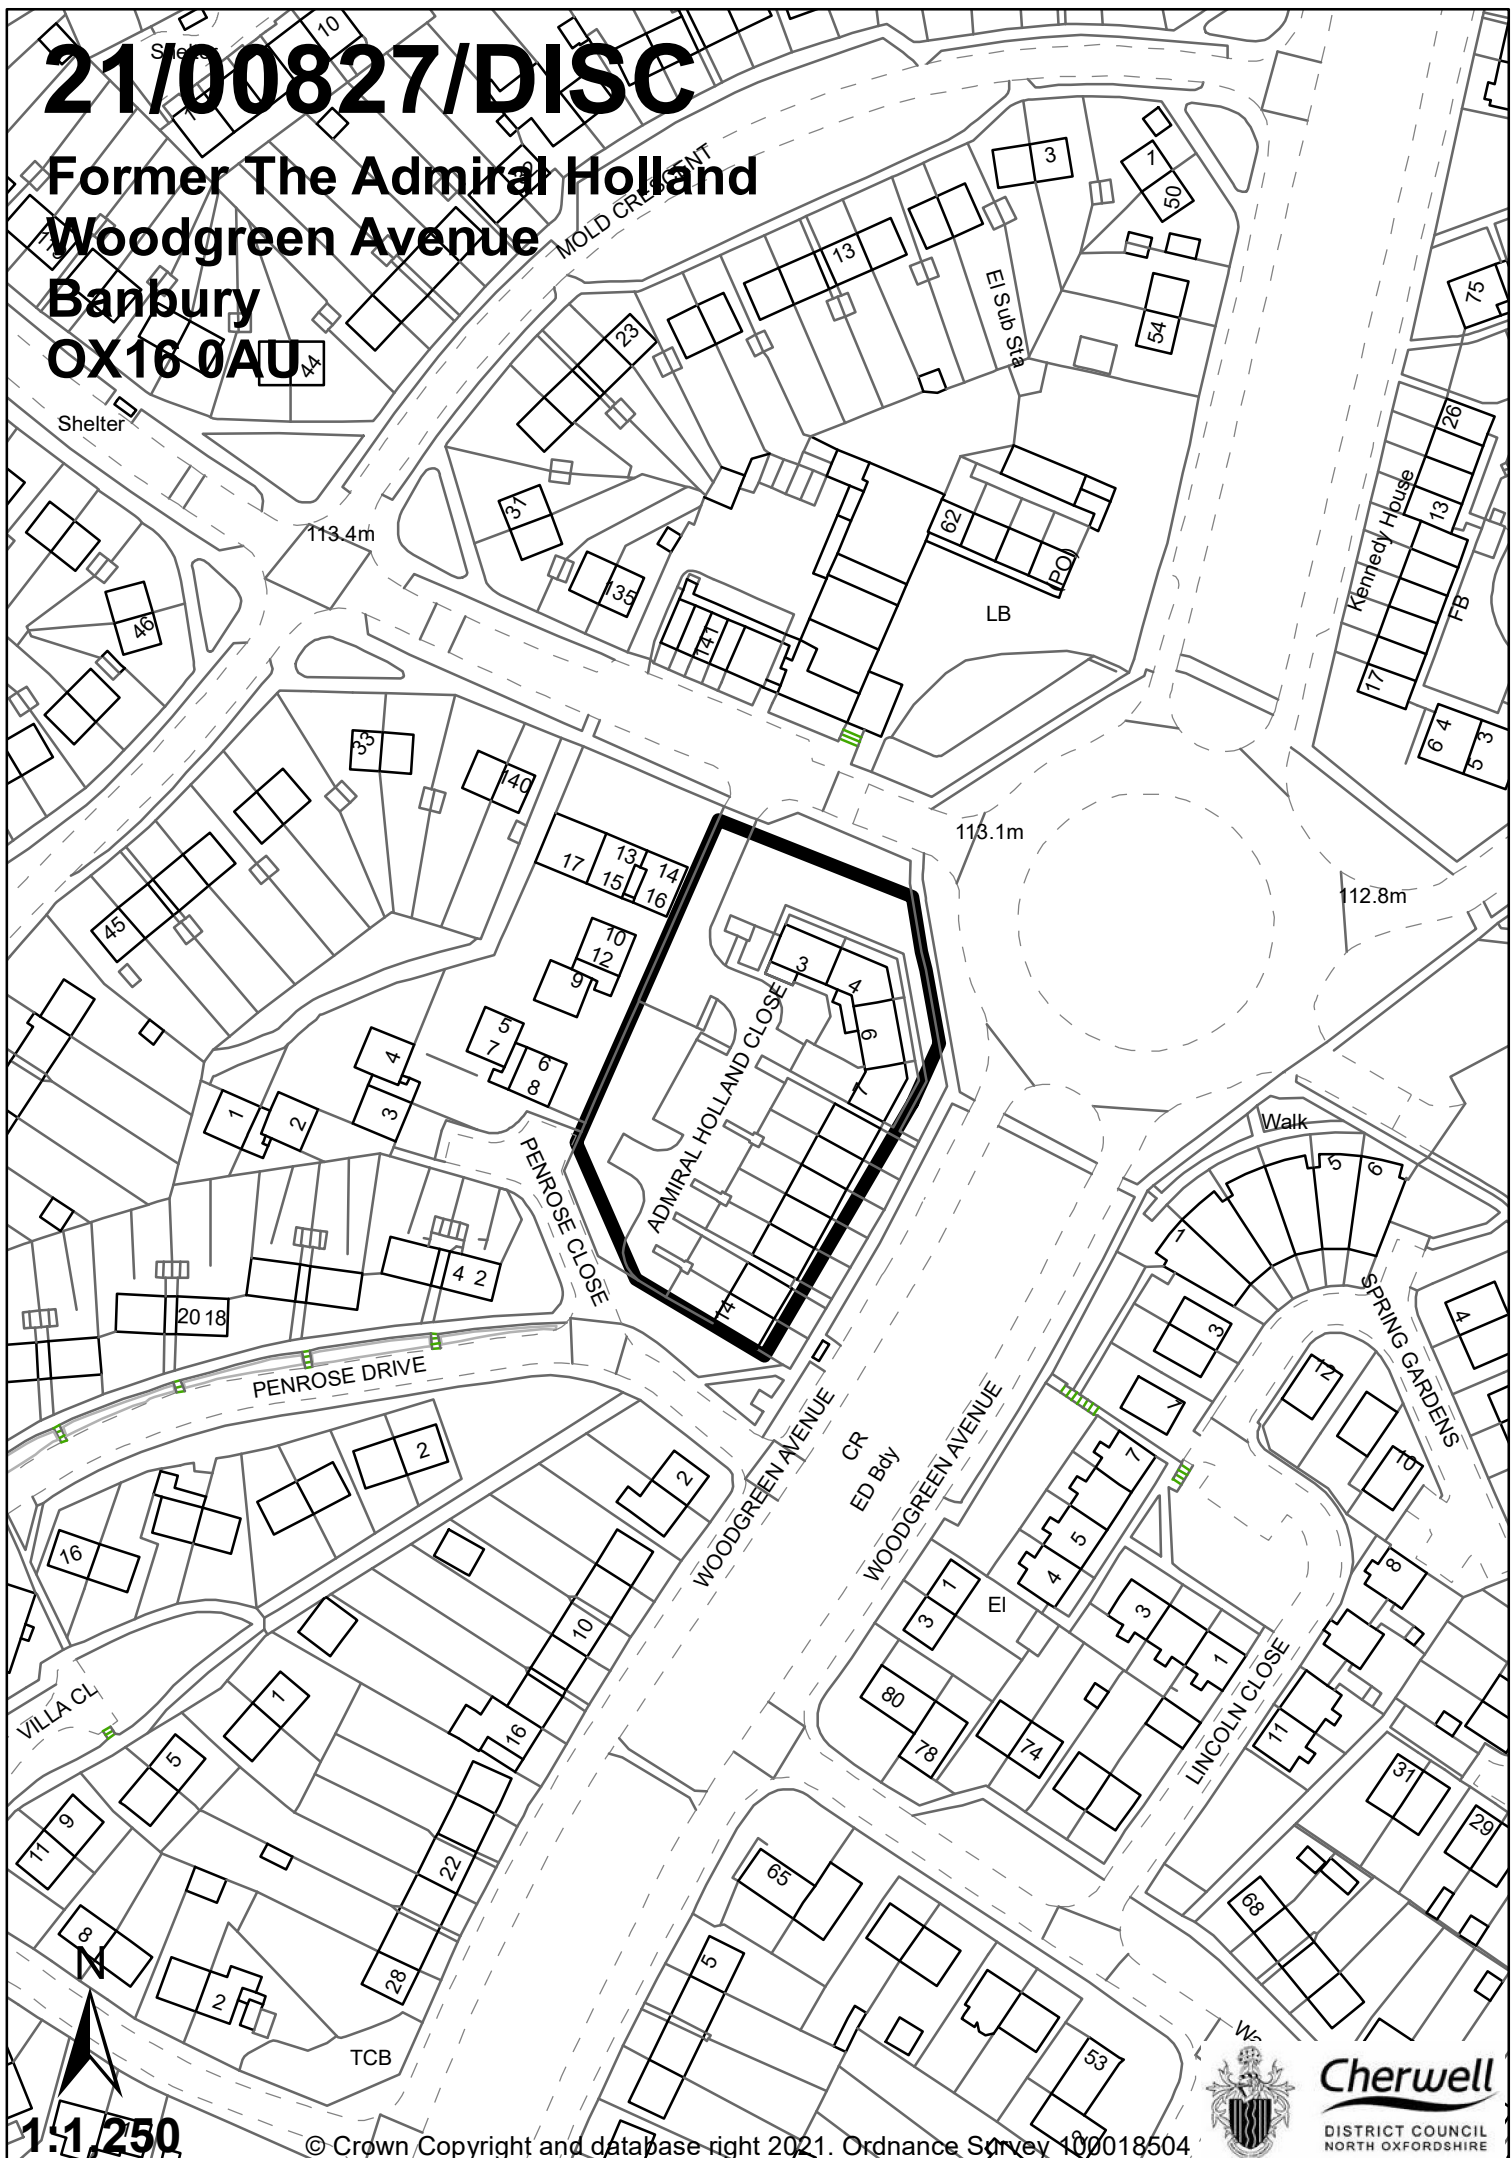

# 21/00827/DISC

Former The Admiral Holland  
Woodgreen Avenue  
Banbury  
OX16 0AU

1:1,250

© Crown Copyright and database right 2021. Ordnance Survey 100018504

**Cherwell**  
DISTRICT COUNCIL  
NORTH OXFORDSHIRE